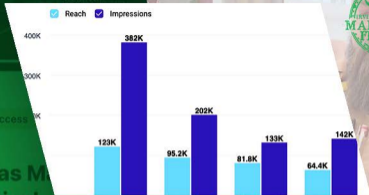

MARKETING

STRATEGY

- Large targeted paid social media campaign
- Targeted email list of 94k+ of adult drinkers in DFW
- Paid partnership with 62 influencers in Texas & surrounding states

23.4K
SITE VISITORS

102K+
PAGE VIEWS

12.1M
IMPRESSIONS

9.87M
TOTAL REACH

The Fort Worth Margarita Festival
happening on June 24 🍹